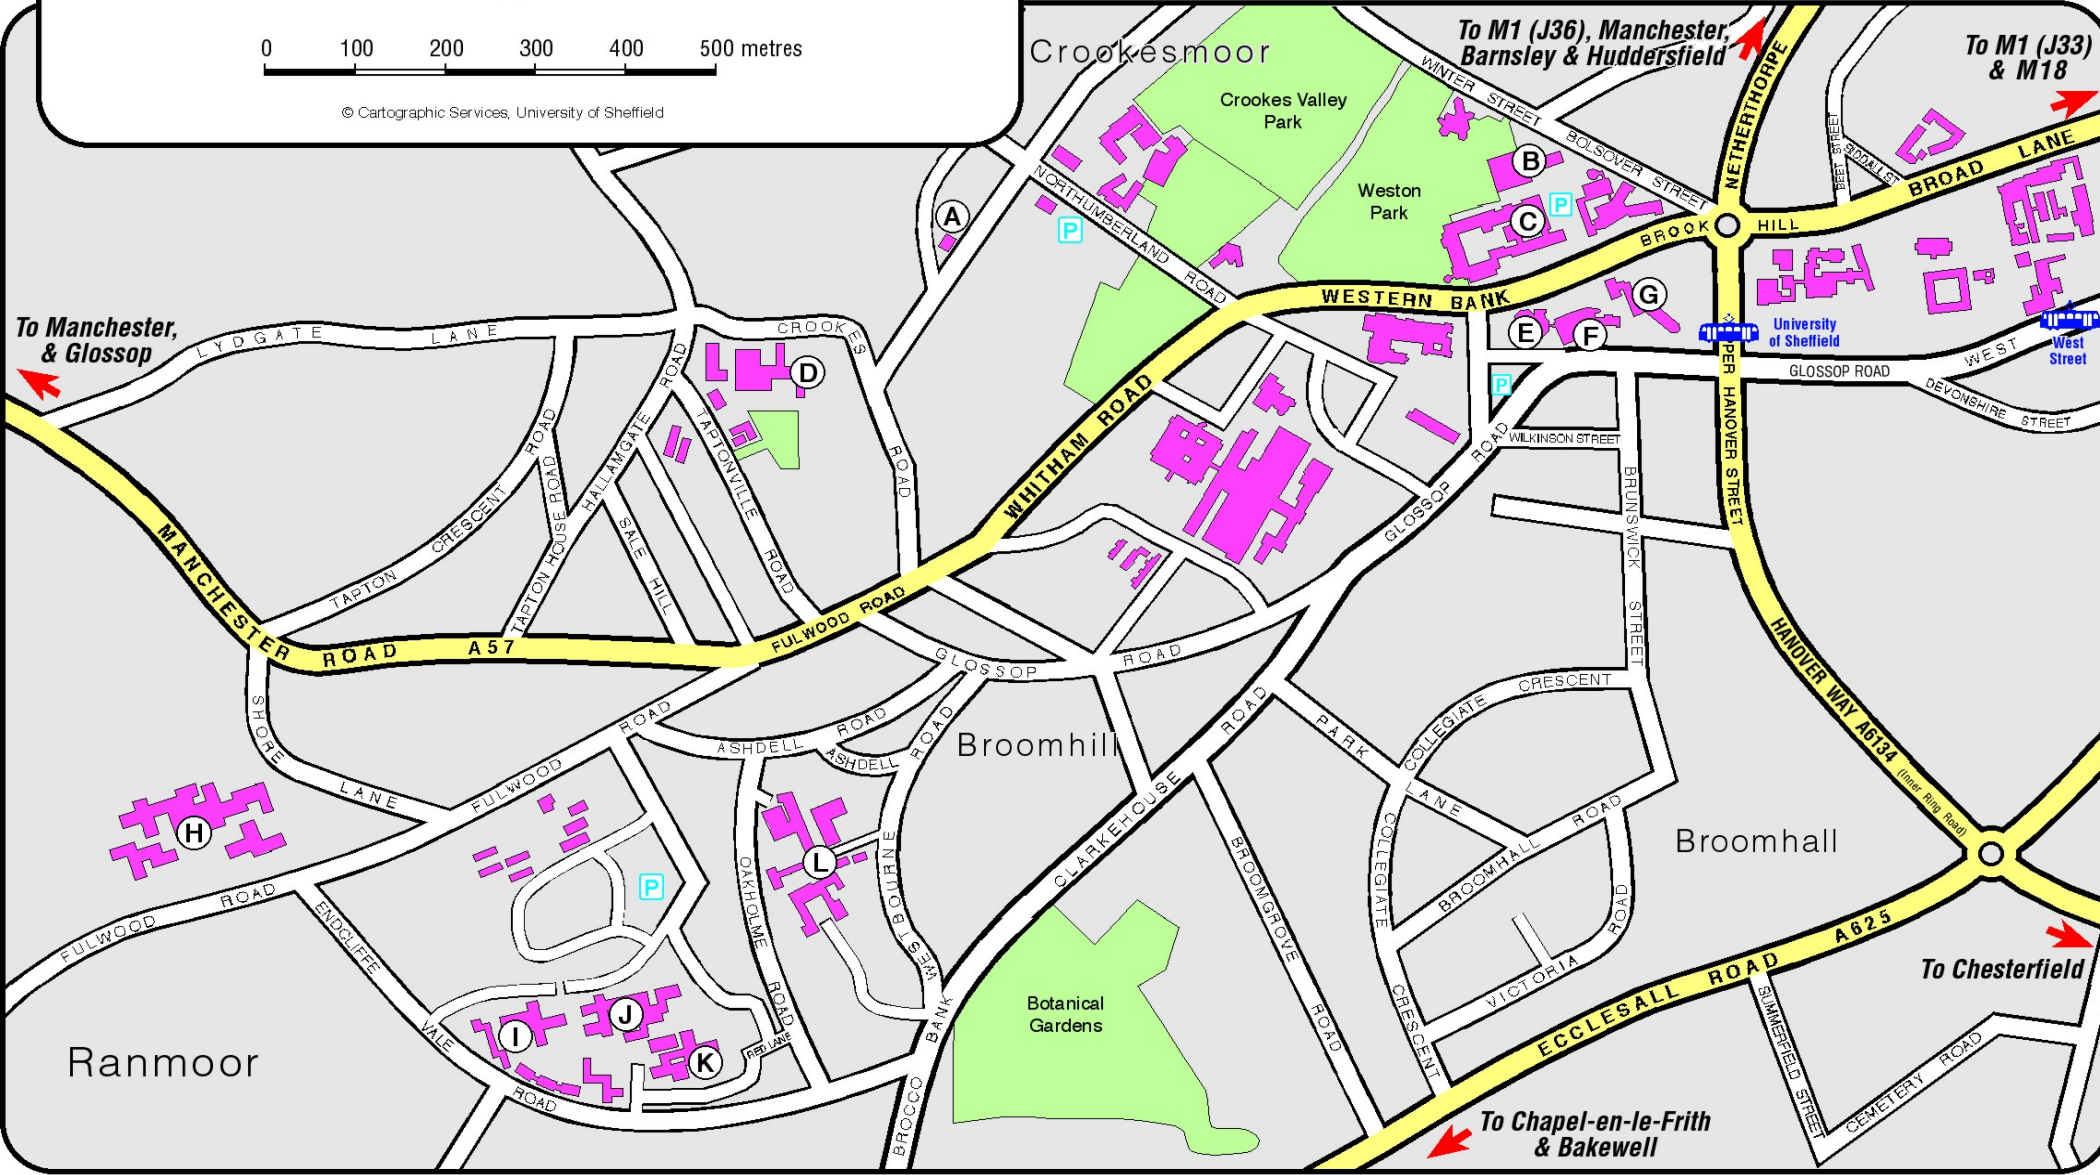

Recommended main routes

Supertram stop & name

University parking

0 100 200 300 400 500 metres

© Cartographic Services, University of Sheffield

- Ⓐ Crookesmoor Building
- Ⓑ Arts Tower
- Ⓒ Firth Court
- Ⓓ Tapton Hall of Residence

- Ⓔ Octagon Centre
- Ⓕ University House
- Ⓖ Hicks Building
- Ⓗ Ranmoor House Hall of Residence

- Ⓘ Sorby Hall of Residence
- Ⓙ Earnshaw Hall of Residence
- Ⓚ Halifax Hall of Residence
- Ⓛ Stephenson Hall of Residence